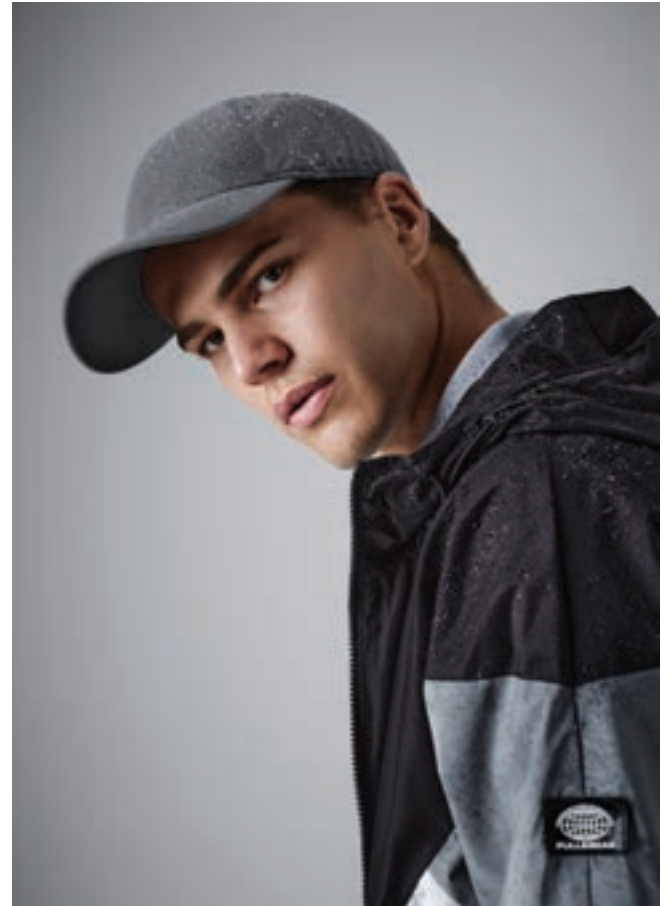

Olive Green

B676

Spacer Marl Stretch-Fit Cap

Spacer Grey

Spacer Red

Spacer Royal

B550

Seamless Waterproof Cap