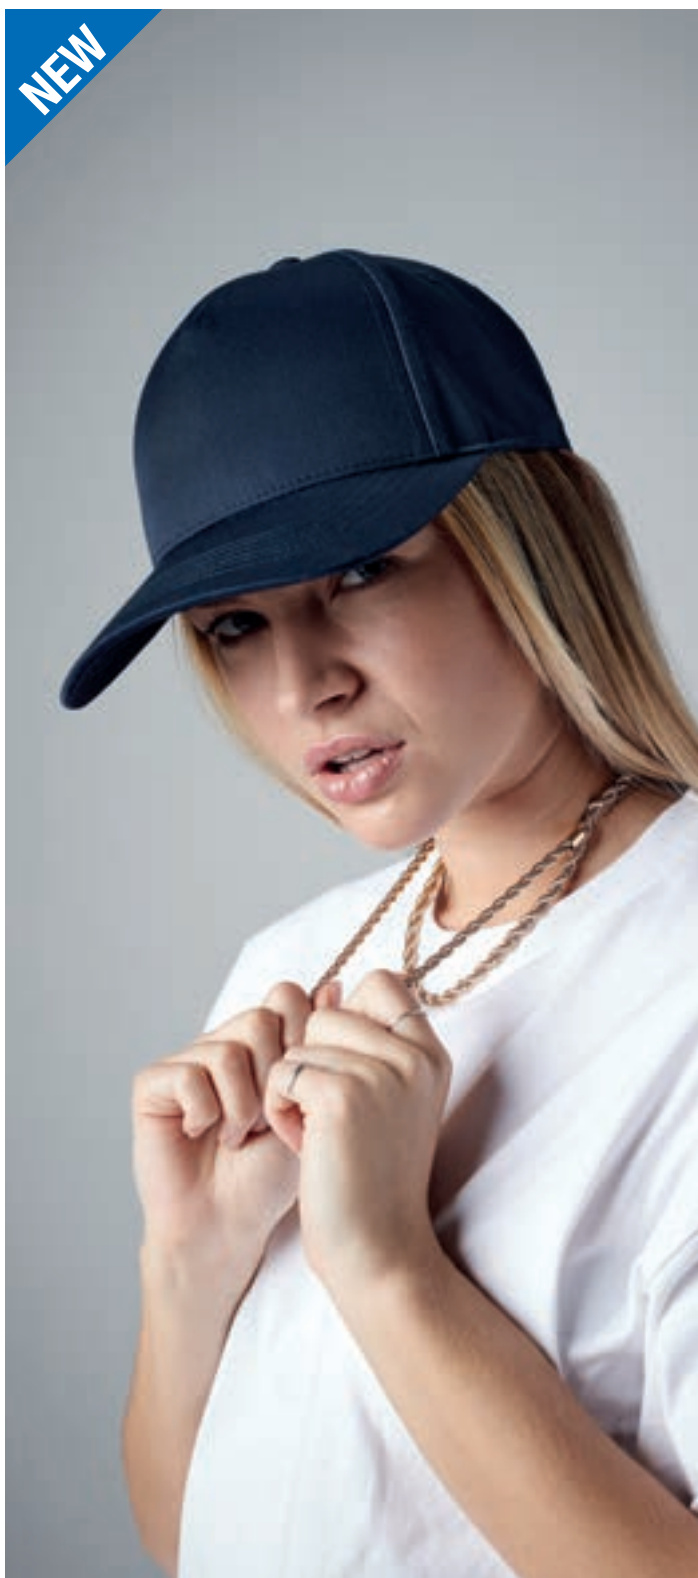

B649

Urbanwear 5 Panel Snapback