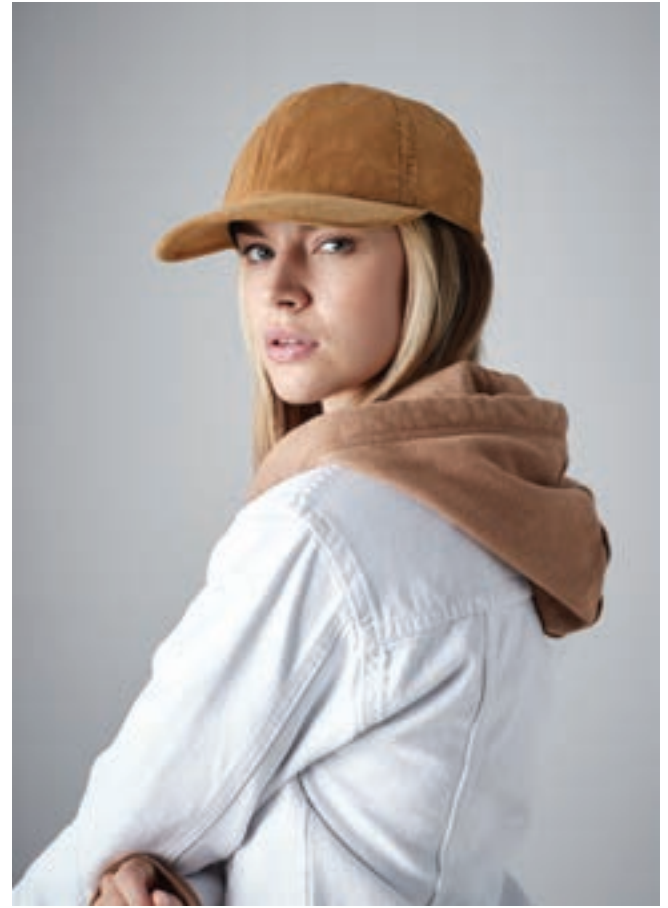

B678

Jersey Athleisure Trucker

Black

French Navy

Heather Graphite

Heather Grey

B682

Heritage Cord Cap

Black

Camel

Dark Olive

Oxford Navy